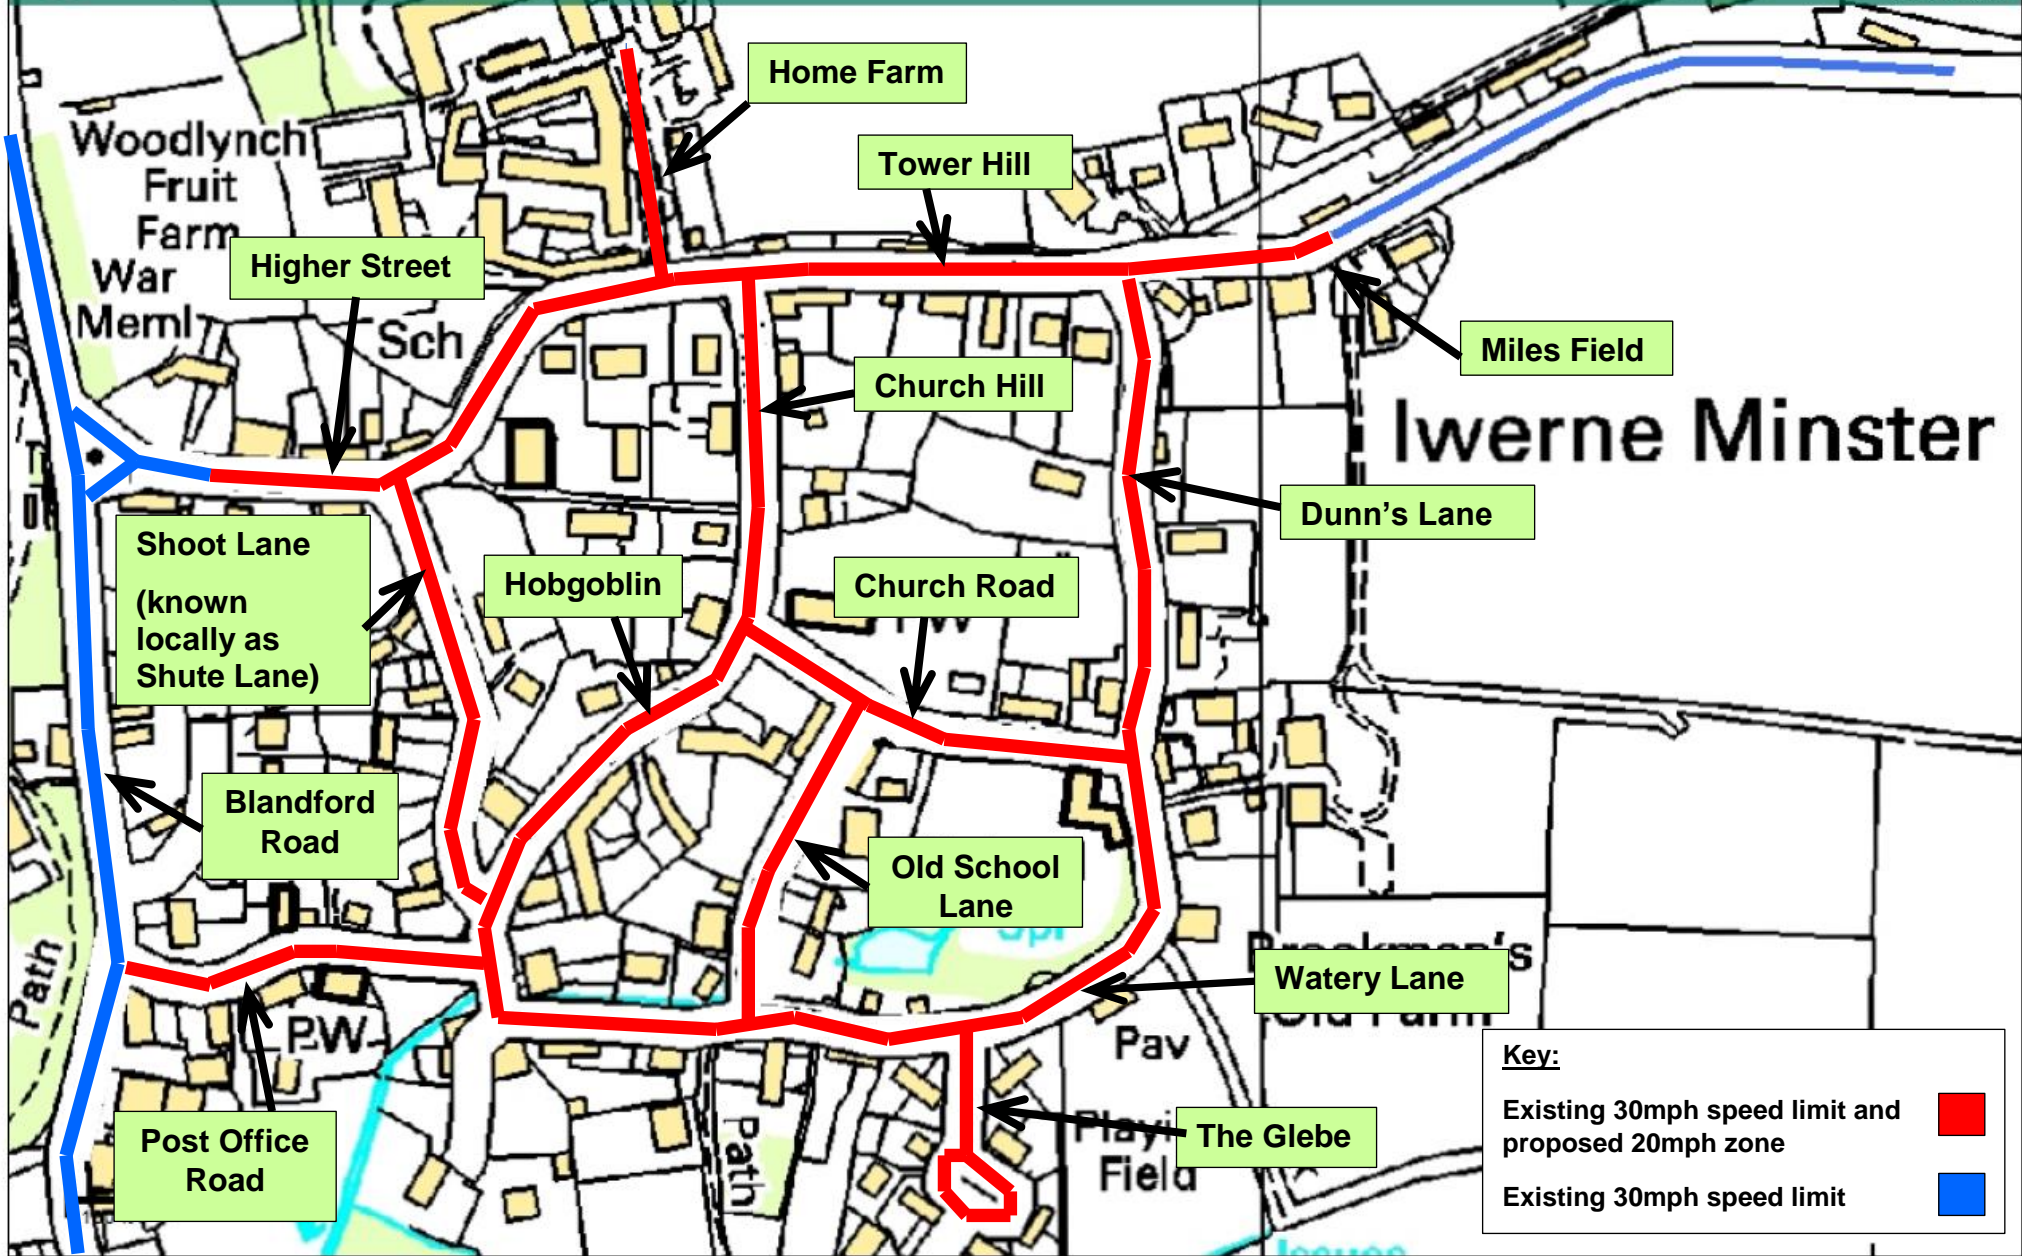

Iwerne Minster

Proposed 20mph zone

© Crown copyright [and database rights] 2017 OS LA100019790. Use of this data is subject to terms and conditions. This map is not definitive and has no legal status.

Centre Easting: 386904.30
Centre Northing: 114478.59
Zoom: 772.576m (17)
Date: 29/08/2017

Key:

- Existing 30mph speed limit and proposed 20mph zone ■
- Existing 30mph speed limit ■